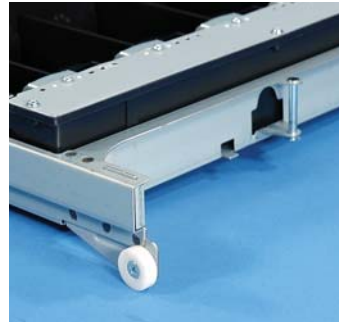

### **Manual Cash Drawers**

The CRS Models 5 and 6 Cash Drawers can be placed anywhere – just push on the drawer front to open and close.

The Models 5 and 6 features completely adjustable bill weights and bill and coin dividers to customize the insert tray to your personal preference. Extra storage is available for coin rolls in the removable coin tray and checks can be stored under the tray. Card slips and other media can be inserted into the media slots without opening the cash drawer.

Easily mounts under the counter with optional brackets. Extra inserts are available to transfer cash and media when employees begin and end their work shifts.

# Models 5 / 6 Manual Cash Drawers

**Large Flexible Storage Area Under the Coin Section**

**Steel Side Rails with Heavy Duty Nylon Rollers**

**Heavy Duty Latch Mechanism**

**Easily Mounts Under the Counter with Optional Universal Brackets**

## Features

- Push the Drawer Front with Your Finger to Open and Close
- Steel Construction
- Two Media Slots
- Large Flexible Storage Area
- Spring Activated Bill Weights
- 2-Position / 3-Function Lock
- Metal Top, Base and Drawer
- Durable Ivory or Black Powder Coat Finish
- Heavy Duty Latch
- Heavy Duty Nylon Rollers