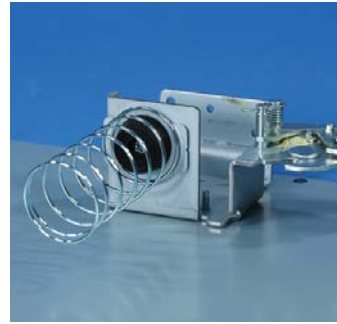

### **Manual Cash Drawers**

The CRS Models 5 and 6 Cash Drawers can be placed anywhere – just push on the drawer front to open and close.

The Models 5 and 6 features completely adjustable bill weights and bill and coin dividers to customize the insert tray to your personal preference. Extra storage is available for coin rolls in the removable coin tray and checks can be stored under the tray. Card slips and other media can be inserted into the media slots without opening the cash drawer.

Easily mounts under the counter with optional brackets. Extra inserts are available to transfer cash and media when employees begin and end their work shifts.

# Models 5 / 6 Manual Cash Drawers

**Large Flexible Storage Area Under the Coin Section**

**Steel Side Rails with Heavy Duty Nylon Rollers**

**Heavy Duty Latch Mechanism**

**Easily Mounts Under the Counter with Optional Universal Brackets**

## Features

- Push the Drawer Front with Your Finger to Open and Close
- Steel Construction
- Two Media Slots
- Large Flexible Storage Area
- Spring Activated Bill Weights
- 2-Position / 3-Function Lock
- Metal Top, Base and Drawer
- Durable Ivory or Black Powder Coat Finish
- Heavy Duty Latch
- Heavy Duty Nylon Rollers